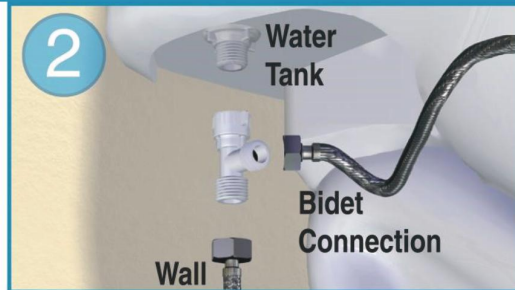

# วิธีการติดตั้ง

1 Fits almost any standard toilet

2 Connect to the cold water supply

3 Connect to hot water supply

4 Connect to the bidet

5 Completed installation

6 Enjoy your bidet!