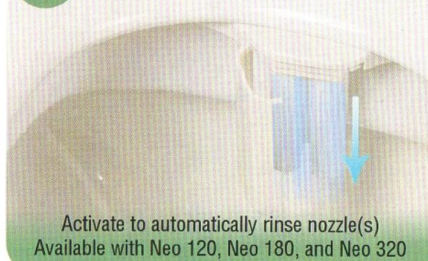

4 Self-Cleaning Nozzle Function